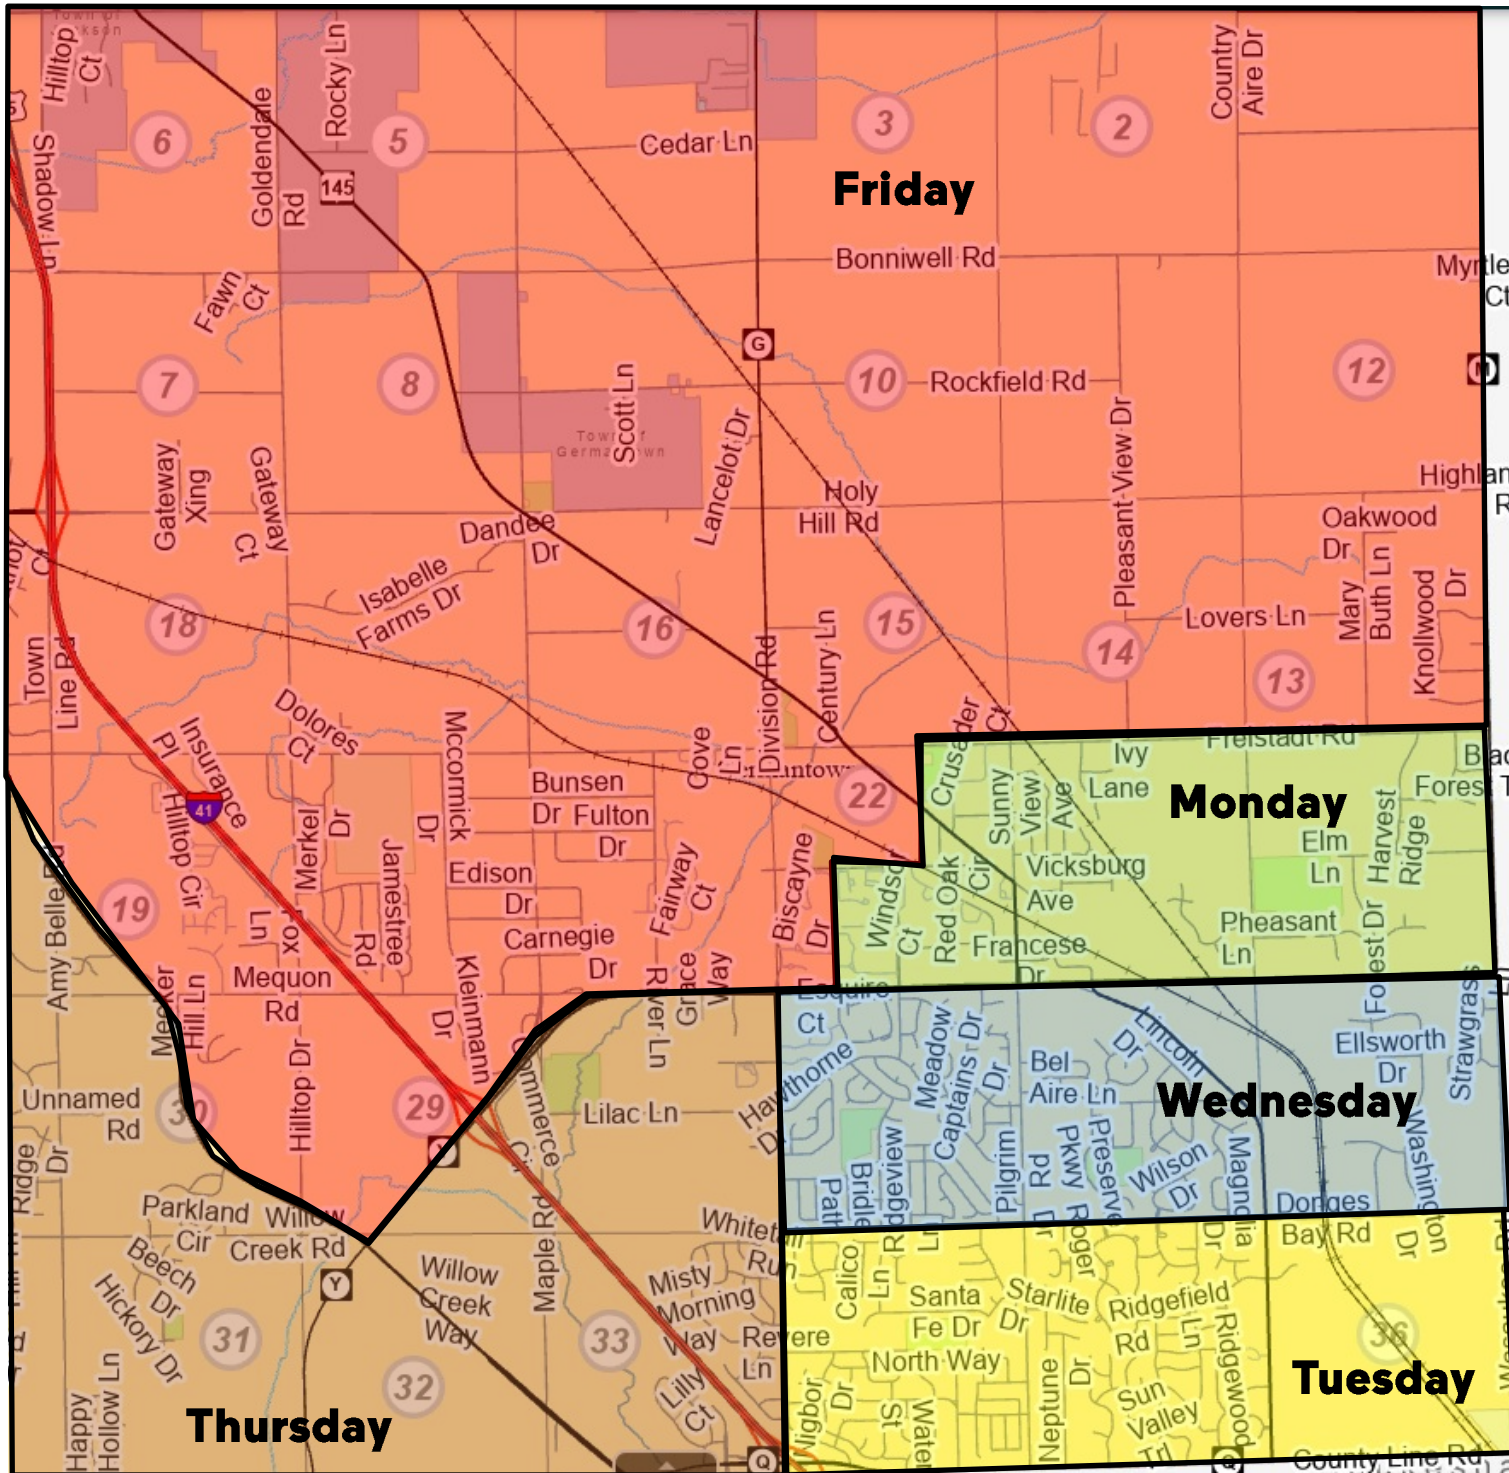

GARBAGE COLLECTION MAP

VILLAGE OF GERMANTOWN

UPDATED BY WASTE MANAGEMENT 2/23